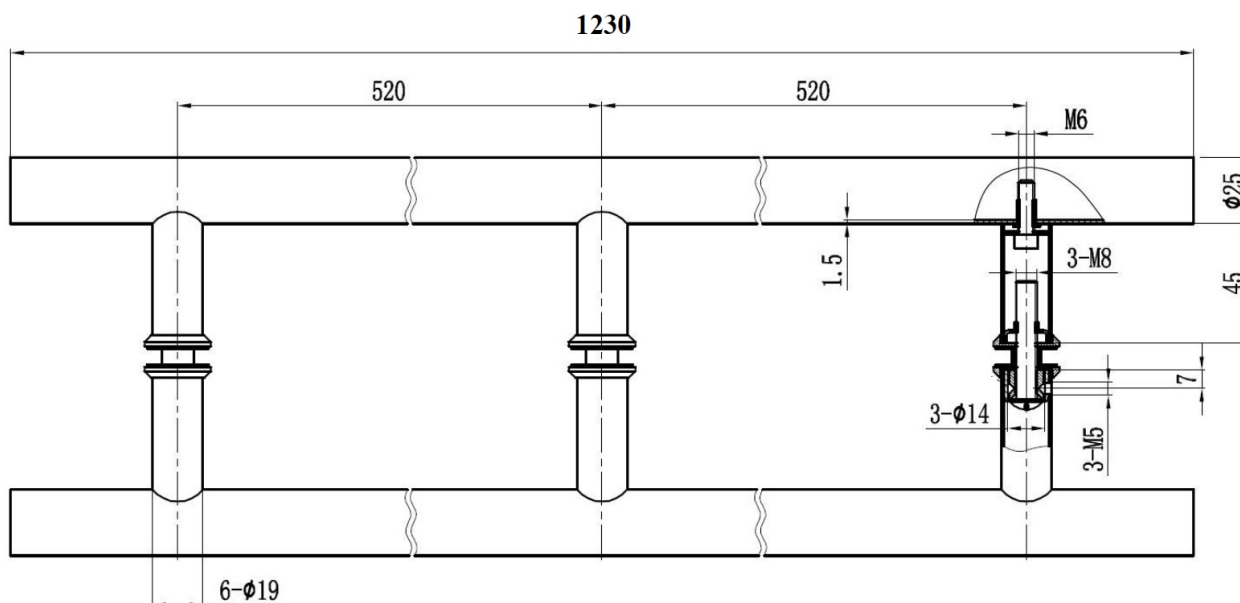

PRODUCT SHEET

Description:

Door Handle "Oder" SS304 Brushed, $\varnothing 25 \times 1230$ mm, cc 520-cc520 mm, 8-12mm Glass Thickness,
Bore: $\varnothing 12$ mm

Item number:

17.87.008-0

Units	Box	Carton	HS Code	Barcode
Pair	1	10	8302415000	 5704866444965